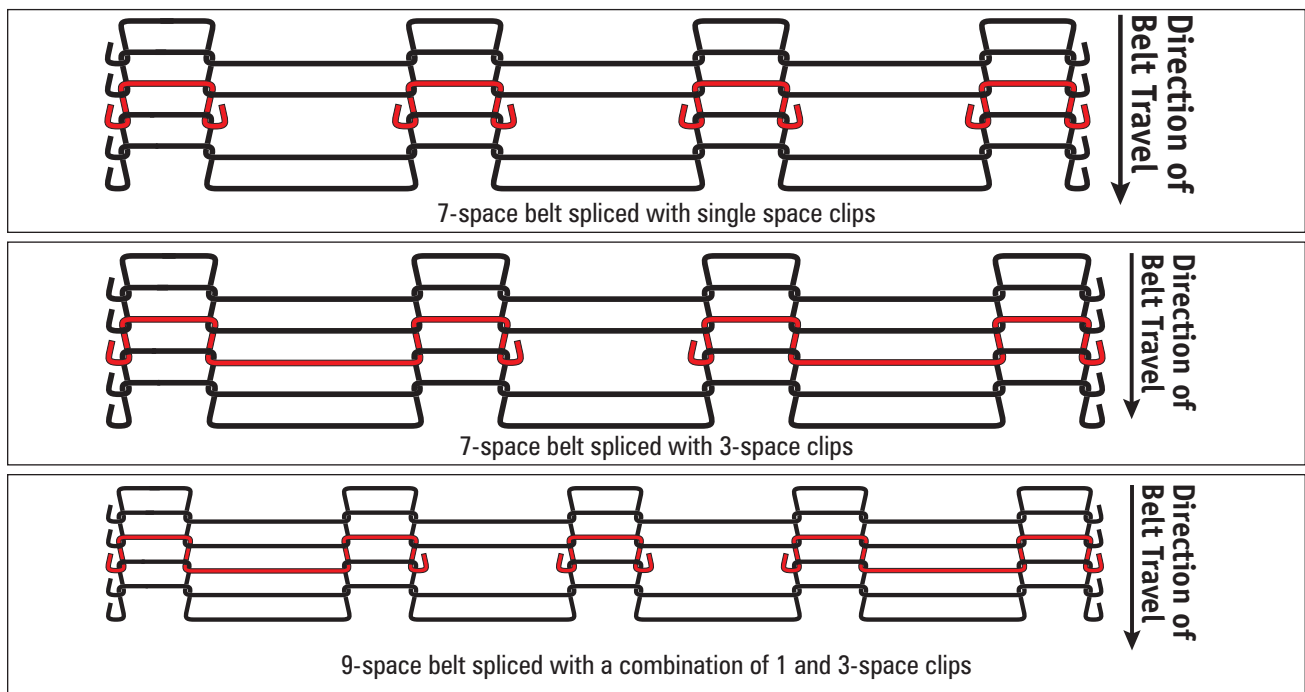

Splicing Flat-Flex XT® Belts

- The use of one- and three-space splice clips are recommended for installing Flat-Flex® XT belts. Consult the chart below for the recommended number and combinations of one- and three-space clips to use for the number of spaces across the width of various Flat-Flex® XT belts. These numbers may be different than for classic Flat-Flex.

DISCONNECT AND LOCKOUT POWER
ANTES DE PROCEDER DESCONECTE Y AISLE LA FUENTE DE PODER

IMPORTANT NOTE:
If you prefer to use single space clips exclusively, you use the same number of clips as XT spaces - placing the clips only in the XT spaces.

24 x .072 XT		
Belt Width	# XT Spaces*	# of Clips 3-Space + 1-Space Clips
11.94 to 14.50	5	2 + 1
14.56 to 17.00	6	3 + 0
17.19 to 19.75	7	3 + 1
19.81 to 22.25	8	4 + 0
22.44 to 25.00	9	4 + 1
25.05 to 27.50	10	5 + 0
27.69 to 30.25	11	5 + 1
30.31 to 32.75	12	6 + 0
32.94 to 35.50	13	6 + 1
35.56 to 38.00	14	7 + 0
38.19 to 40.75	15	7 + 1
40.81 to 43.48	16	8 + 0

42 x .062 XT		
Belt Width	# XT Spaces*	# of Clips 3-Space + 1-Space Clips
10.06 to 12.88	4	2 + 0
12.94 to 15.75	5	2 + 1
15.81 to 18.50	6	3 + 0
18.56 to 21.38	7	3 + 1
21.44 to 24.25	8	4 + 0
24.31 to 27.13	9	4 + 1
27.19 to 30.00	10	5 + 0
30.06 to 32.88	11	5 + 1
32.94 to 35.75	12	6 + 0
35.81 to 38.63	13	6 + 1
38.69 to 40.50	14	7 + 0
40.56 to 42.00	15	7 + 1

*Also the required number of sprockets needed. Use one sprocket for every XT (narrow) space.

154 Harvey Road, Londonderry, NH 03053 • TEL: 603-644-2500 • FAX: 603-644-3600
Email: sales@wirebelt.com • Website: www.wirebelt.com
An ISO 9001:14001 Company ©2009 Wire Belt Company